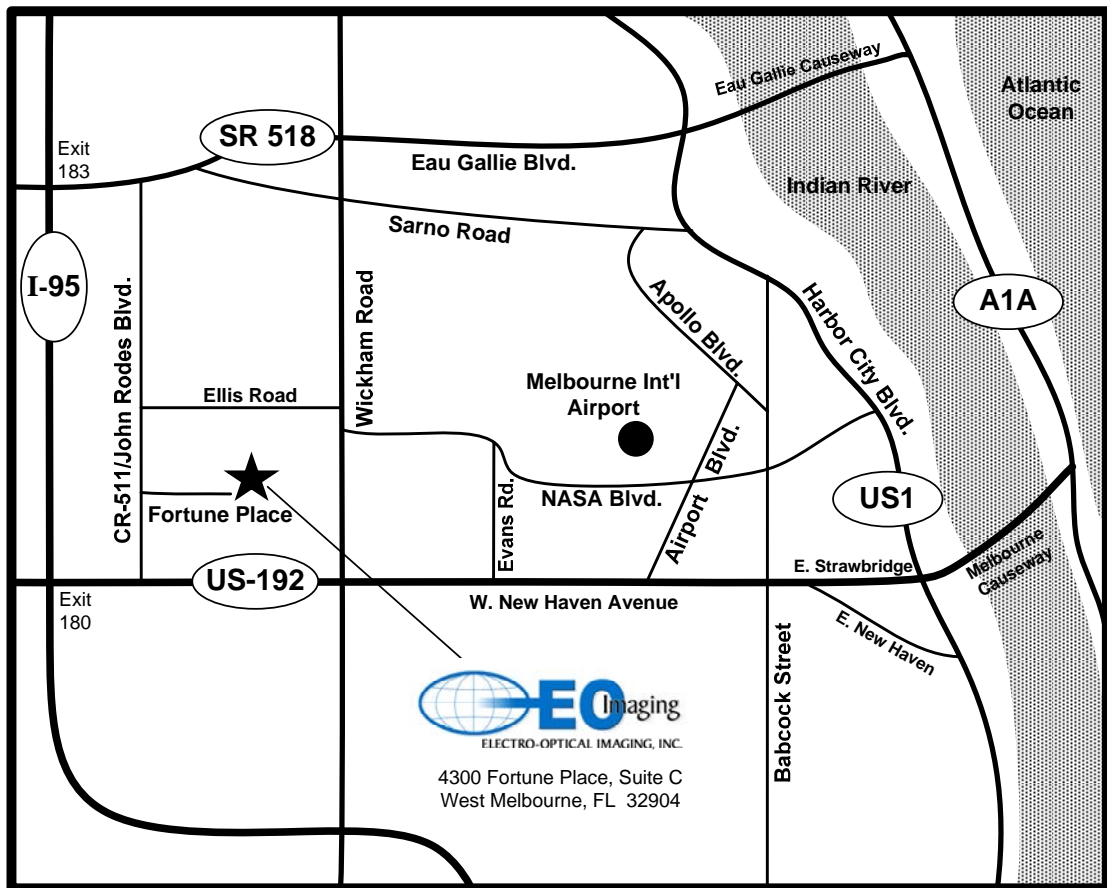

NOTE: MAP NOT TO SCALE